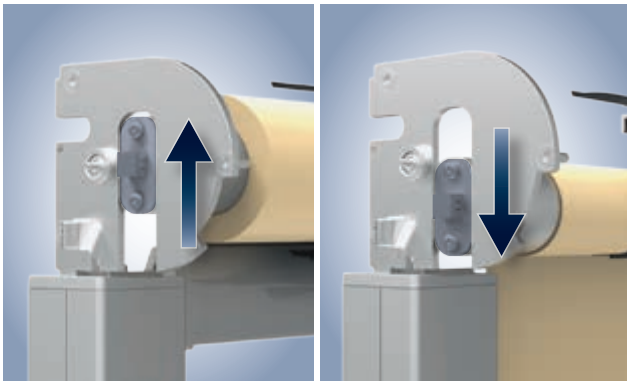

VertiTex II – technical highlights with zip, rail and rope

Wound up roller tube

Unrolled roller tube

Smallest cassette thanks to the weinor Opti-Flow-System®

The small roller tube for the VertiTex II has a floating bearing. This yields when the fabric is wound up and is therefore safely supported across the entire width of the awning. As a result, the tube cannot bow under the load and **the fabric position is always optimised**. Very large fabric surface areas up to 15 m² can therefore be produced without the cassette size having to be modified.