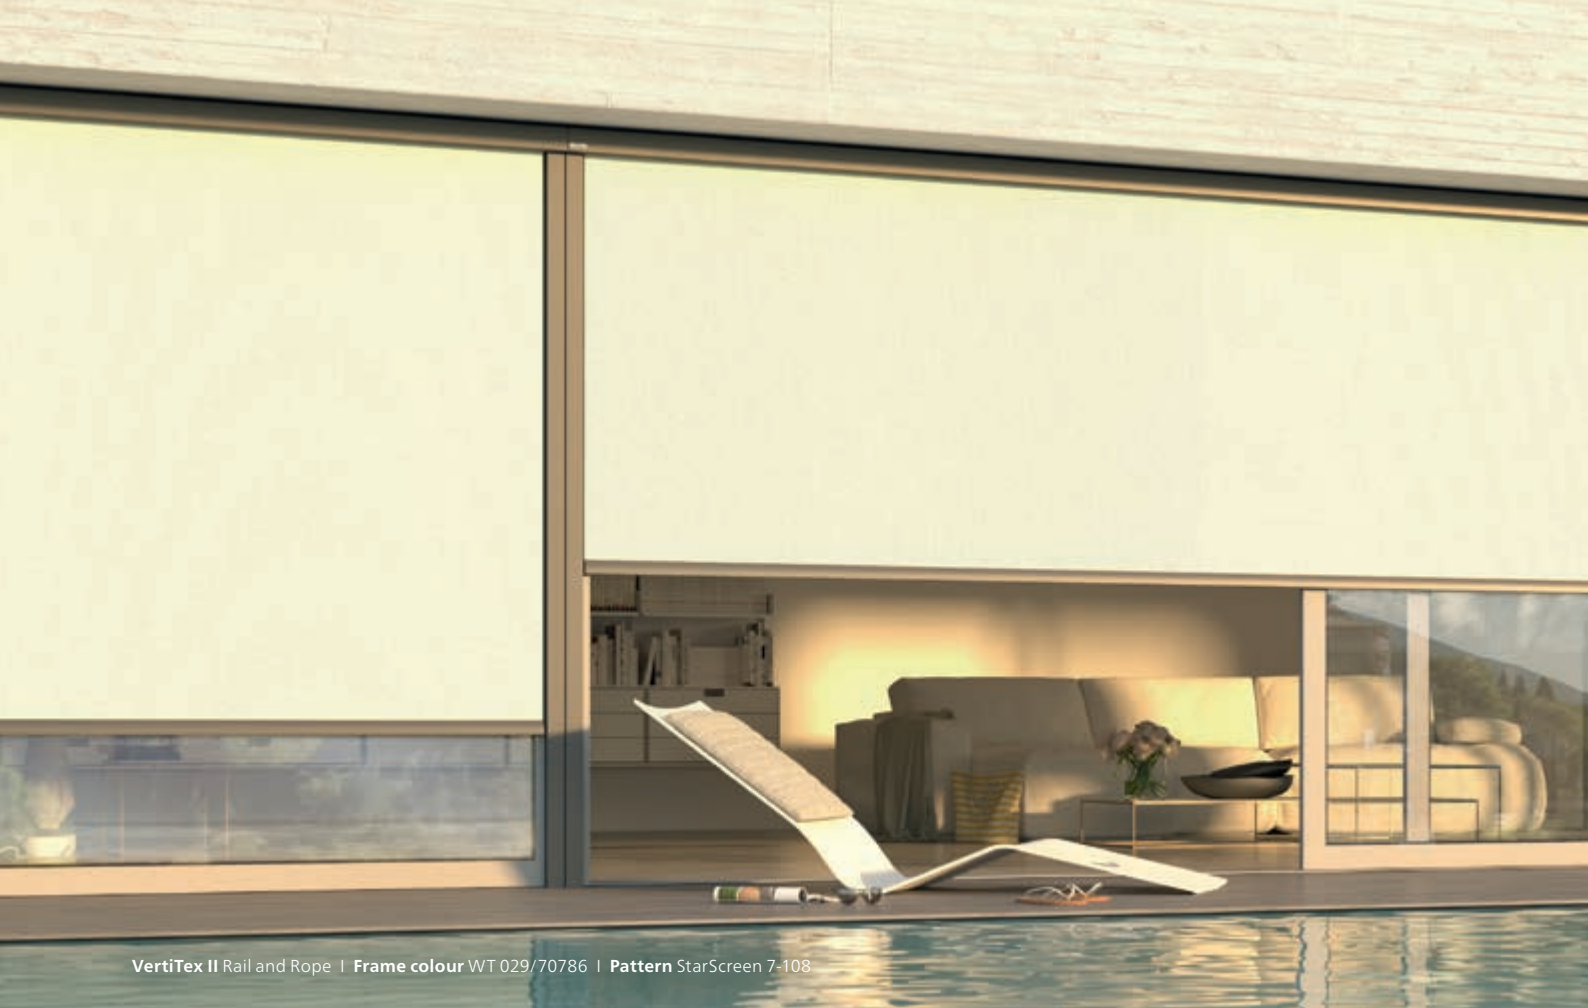

## VertiTex II – enjoy the outdoors well protected

The VertiTex II vertical awning offers protection from the dazzling sun, prevents the patio and indoors from becoming uncomfortably hot and shelters you from prying eyes. Carpets/flooring, curtains and furniture are also protected. This textile beauty still lets you see outside too, depending on the fabric type. Large windows can also be shaded with VertiTex II. And the extremely small cassette adapts unobtrusively to any building facade.

### Protected patio

The weinor vertical awning can be flexibly and subtly mounted on the patio roof thus providing reliable all-round protection, even with a low-lying sun and wind.

## The right choice **for anywhere**

Regardless of whether it's for the patio roof, pergola awning, window, balcony or conservatory: the VertiTex II is always perfect. Thanks to its compact design, the many versions offer versatile protection against prying eyes and the weather, it is a **real all-rounder among vertical awnings**. And its unobtrusive design gives a great look to any facade in any application.

### **Textile luxury at the window**

Due to its impressive textile, homely character, the VertiTex II is a suitable alternative to external shading systems or roller shutters. Its huge advantage: it can be used outside and inside. Special fabric types also allow for pleasant lighting inside thanks to their transparency and allow you to see outside at the same time as offering privacy protection.