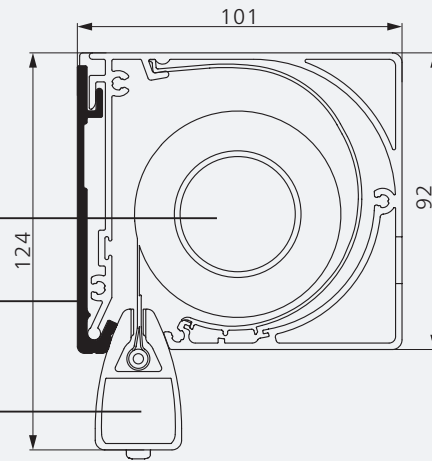

75 cassette round, small

75 cassette square, small

92 cassette round, middle

92 cassette square, middle

112 cassette round, large

112 cassette square, large

Round guide rail

Wall mounting