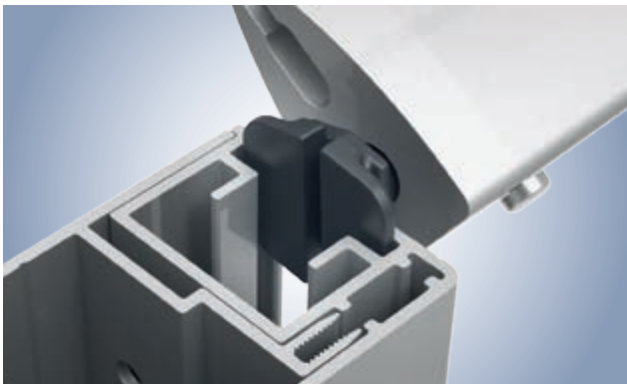

## Smallest cassette thanks to the weinor Opti-Flow-System®

The small roller tube for the VertiTex II has a floating bearing. This yields when the fabric is wound up and is therefore safely supported across the entire width of the awning. As a result, the tube cannot bow under the load and **the fabric position is always optimised**. Very large fabric surface areas up to 15 m<sup>2</sup> can therefore be produced without the cassette size having to be modified.