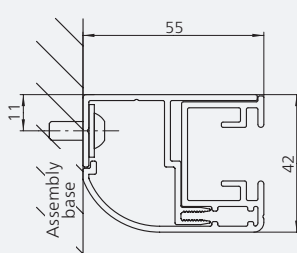

75 cassette round, small

75 cassette square, small

92 cassette round, middle

92 cassette square, middle

112 cassette round, large

112 cassette square, large

Round guide rail

Wall mounting