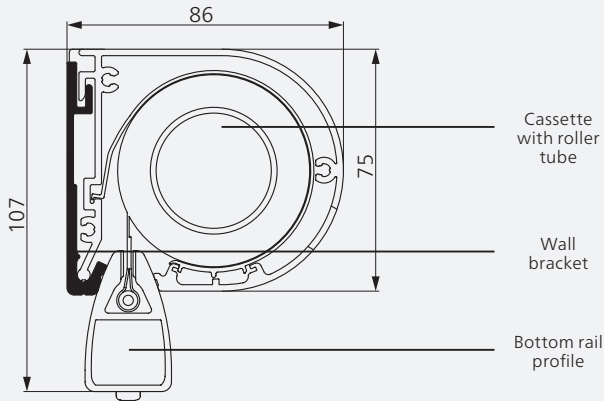

Perfectly housed

The different versions of cassette and guide always provide the perfect solution for any building situation. This is also evident in the following detail of building units including dimensioning (all details in mm).

75 cassette round, small