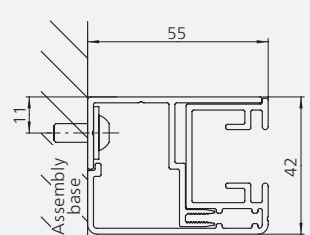

Perfectly housed

The different versions of cassette and guide always provide the perfect solution for any building situation. This is also evident in the following detail of building units including dimensioning (all details in mm).