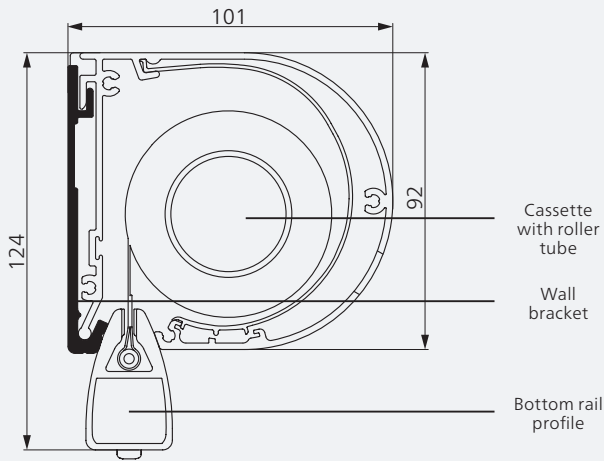

75 cassette round, small

75 cassette square, small

92 cassette round, middle

92 cassette square, middle

112 cassette round, large

112 cassette square, large

Round guide rail

Wall mounting