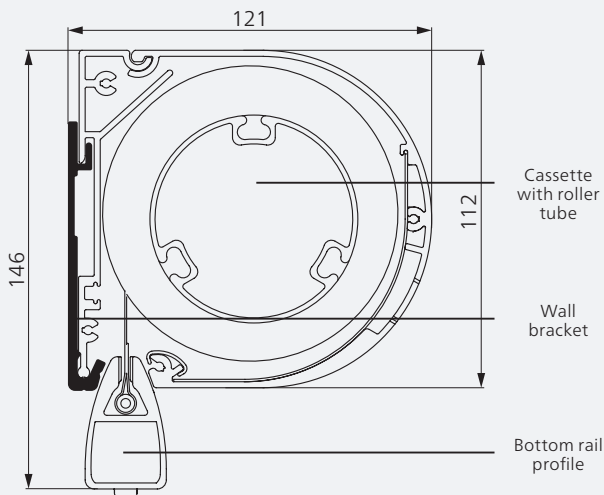

75 cassette round, small

75 cassette square, small

92 cassette round, middle

92 cassette square, middle

112 cassette round, large

112 cassette square, large

Round guide rail

Wall mounting