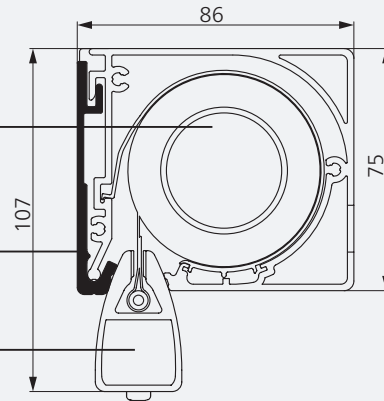

75 cassette round, small

75 cassette square, small

92 cassette round, middle

92 cassette square, middle

112 cassette round, large

112 cassette square, large

Round guide rail

Wall mounting