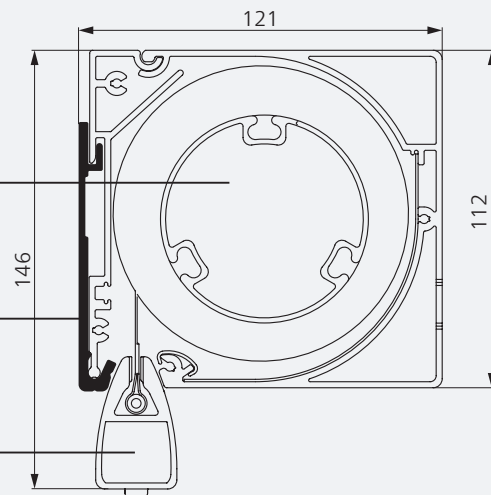

75 cassette round, small

75 cassette square, small

92 cassette round, middle

92 cassette square, middle

112 cassette round, large

112 cassette square, large

Round guide rail

Wall mounting