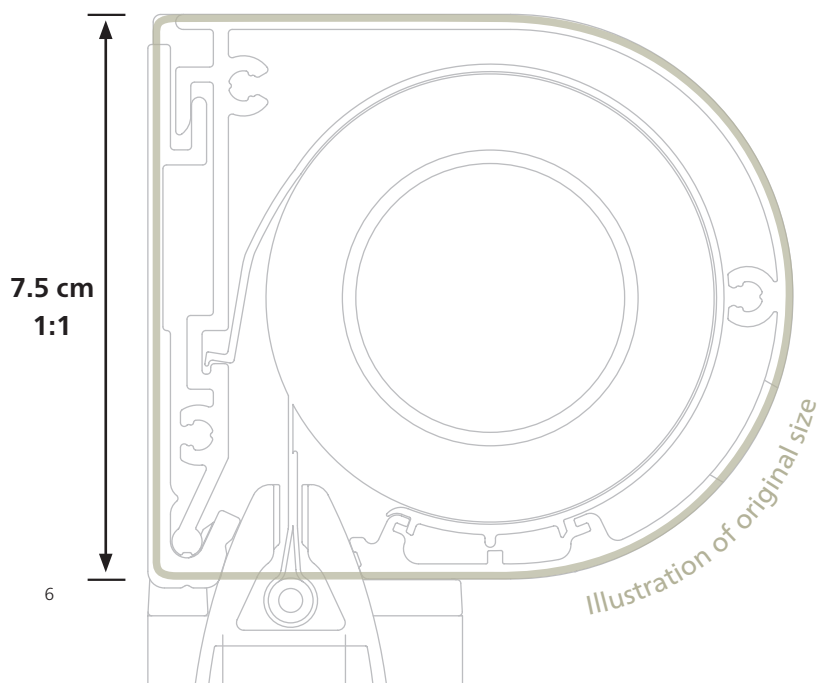

# EYE-CATCHER

weinor VertiTex II vertical awning

Only from weinor:

**The smallest cassette**

Cassette height 7.5 cm even up to 6 m width

A large window with a vertical awning overlooking a garden with a swimming pool and an orange tree.

### **Our smallest\*: just 7.5 cm high!**

weinor is the only manufacturer to offer widths of up to 6 metres with the smallest cassette detail.

\* For the rail and rope versions both in round and also square cassette shape. Besides this, there is also a 9.2 cm high cassette available.